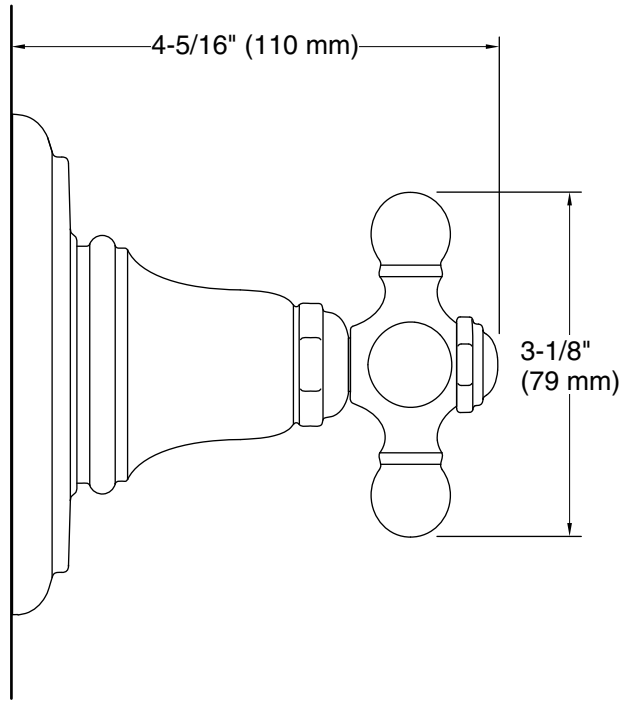

Technical Information

All product dimensions are nominal.

Notes

Install this product according to the installation instructions.

ADA compliant when installed to the specific requirements of these regulations.